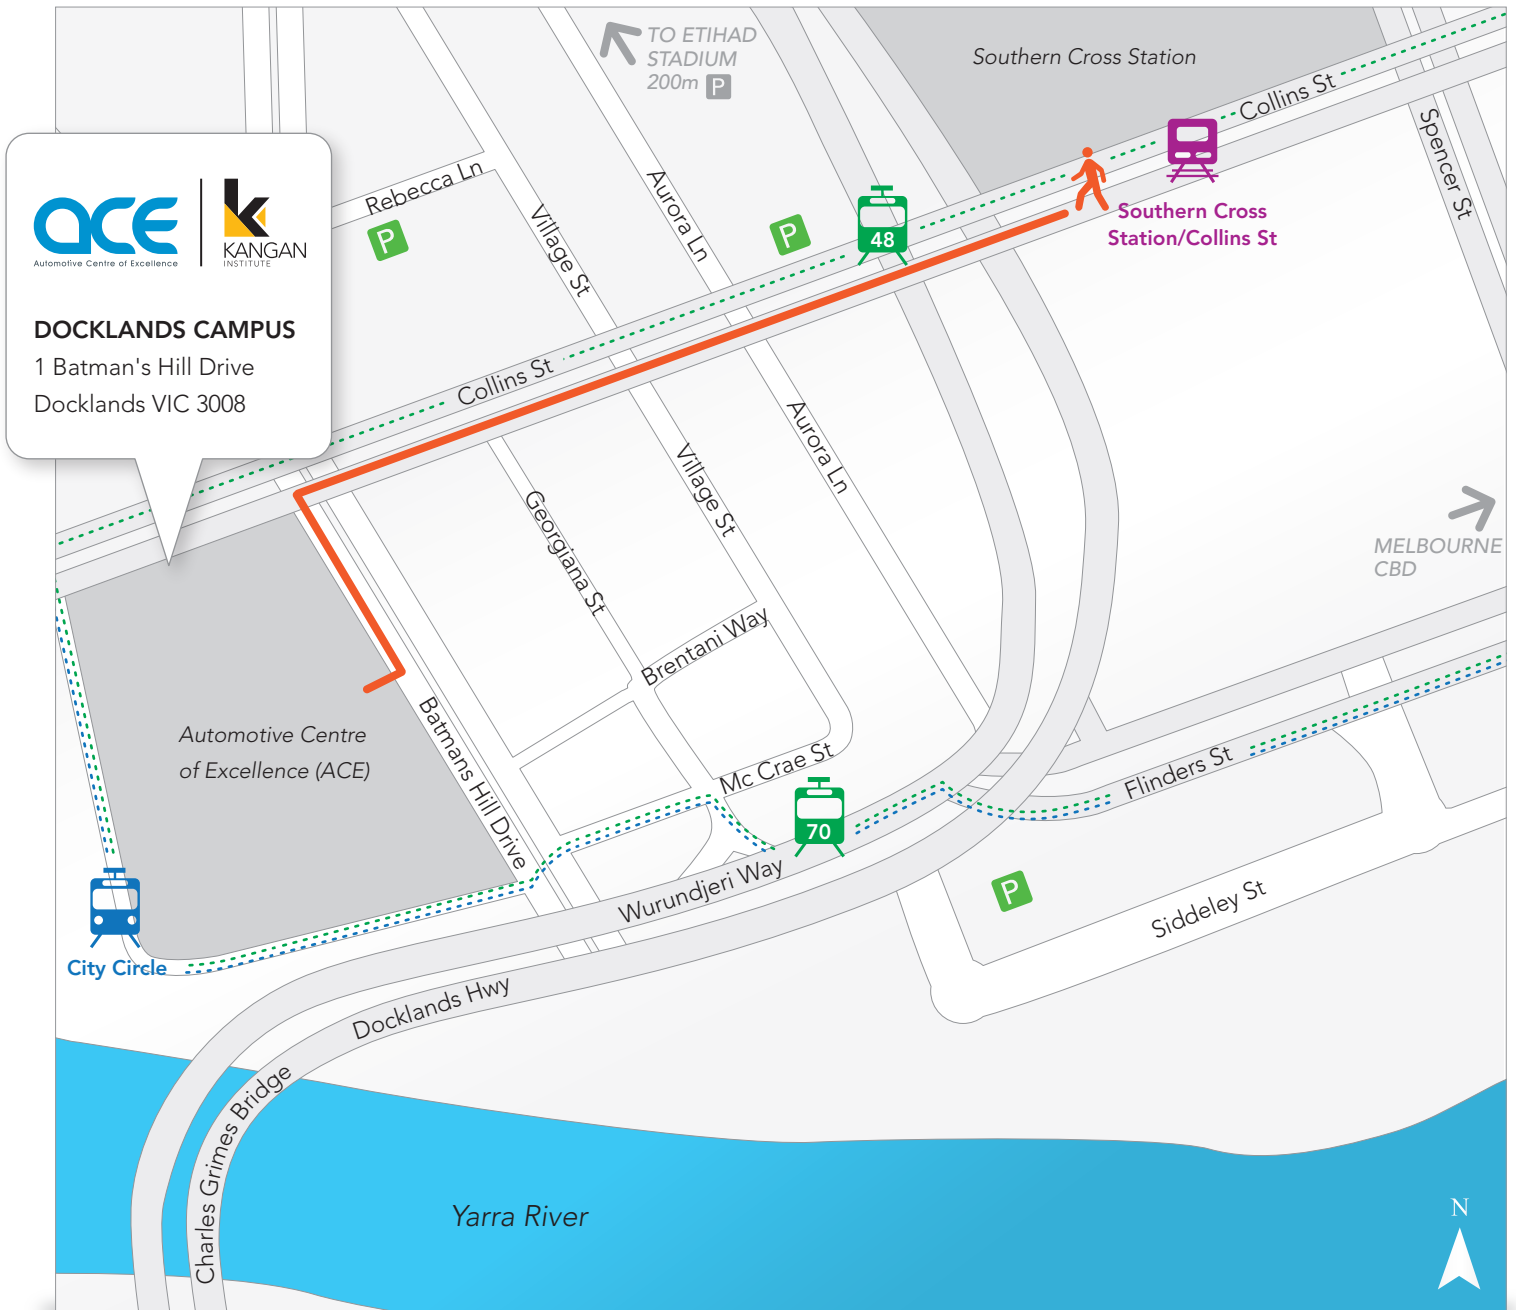

HOW TO GET TO DOCKLANDS CAMPUS

ACE | **KANGAN**
Automotive Centre of Excellence | INSTITUTE

DOCKLANDS CAMPUS
1 Batman's Hill Drive
Docklands VIC 3008

P Parking
Parking is available in a number of locations within the Docklands precinct.

Walking from Southern Cross Station

- Walk for 450 m along Collins St towards Batman's Hill Drive (approx. 5-10min)
- Turn left onto Batman's Hill Drive
- Docklands Campus will be on the right

48 **70** **City Circle**

Via Tram

- No. 48 - Stop D15 - Batman's Hill (Collins Ext)
- No. 70 - Stop D11 - The Goods Shed / Wurundjeri Way
- City Circle Tram - Stop Docklands Drive

For more information visit Metlink at www.metlinkmelbourne.com.au.